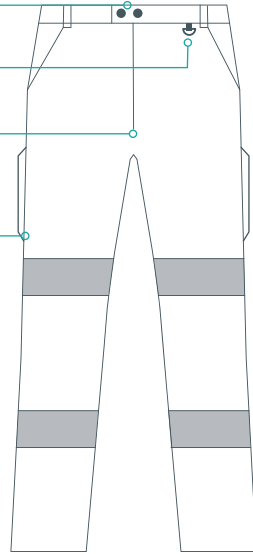

Bright Gear

Double front fastening

'D' ring

YKK industrial wash zip fly

Two cargo pockets with utility pockets & hammer loop