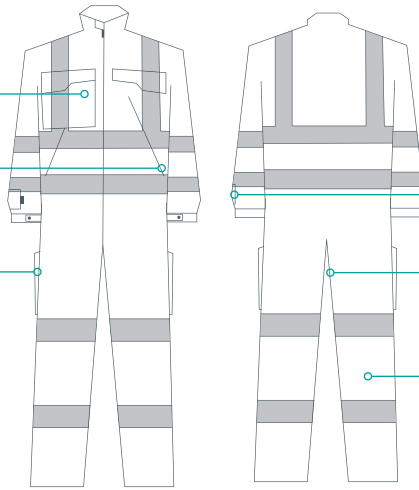

Vertical movement panels allow the wearer to stretch whilst minimising garment rise

Bellowed pockets include secure area for wallets

Elasticated cuffs with dual stud positioning for maximum comfort and optimum dual stud around wrists with or without gloves

Clock it panel watch with Velcro for easy access

Stain resistant finish extending garment life

Withstands up to 50 washes

Unisex garment

Conforms to EN20471 class 3 and RIS-3279 standards for high visibility clothing

Product Specification

Colour	High Visibility Orange	Composition	80/20 polycotton blend and durable fluorocarbon finish
Product Code	PCHVOBST001	Weight	280gsm

For further information please contact us on :

Watch viewing panel

Diamond reinforced gusset

Articulated knees with waterproof knee pad pockets

Size Chart

Universal Size	XS	SML	MED	LRG	XL	2XL	3XL	4XL	5XL	6XL
Imperial Size	38	41	44	47	50	54	58	62	66	68
Metric Size	95	104	112	120	128	136	144	152	160	168
Inner Leg - Short	74	74	74	74	74	74	74	74	74	74
Inner Leg - Regular	79	79	79	79	79	79	79	79	79	79
Inner Leg - Tall	84	84	84	84	84	84	84	84	84	84