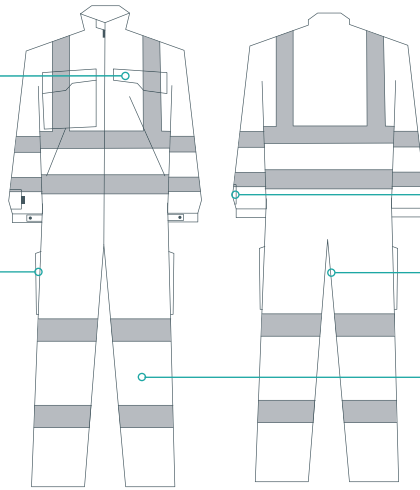

Rear bellowed Pockets and multi-function cargo pockets for optimal functionality.

Articulated movement panels, action back pleats & part elasticated waist for enhanced comfort & fit.

Clock-it watch system and part elasticated cuffs with adjustable stud fastening for use with or without gloves.

Diamond reinforced crotch area & quadruple stitched reflective tape for greater durability.

Triple stitched seams and additional reinforced bar-tack stitching for stress areas.

Reinforced, waterproof and articulated knee pad pockets designed to prevent water and grit ingress.

United Kingdom : 0121 5211 400 | besafe@phs.co.uk | www.phsbesafe.co.uk

Bright Gear

Two breast pockets with utility pocket divisions

Two cargo pockets with utility pockets and hammer strap

Clock-it system watch viewing panel

Diamond reinforced gusset

Articulated knees with waterproof knee pad pockets

Size Chart

Universal Size	XS	SML	MED	LRG	XL	2XL	3XL	4XL	5XL	6XL
Imperial Size	38	41	44	47	50	54	58	62	66	68
Metric Size	95	104	112	120	128	136	144	152	160	168
Inner Leg - Short	74	74	74	74	74	74	74	74	74	74
Inner Leg - Regular	79	79	79	79	79	79	79	79	79	79
Inner Leg - Tall	84	84	84	84	84	84	84	84	84	84