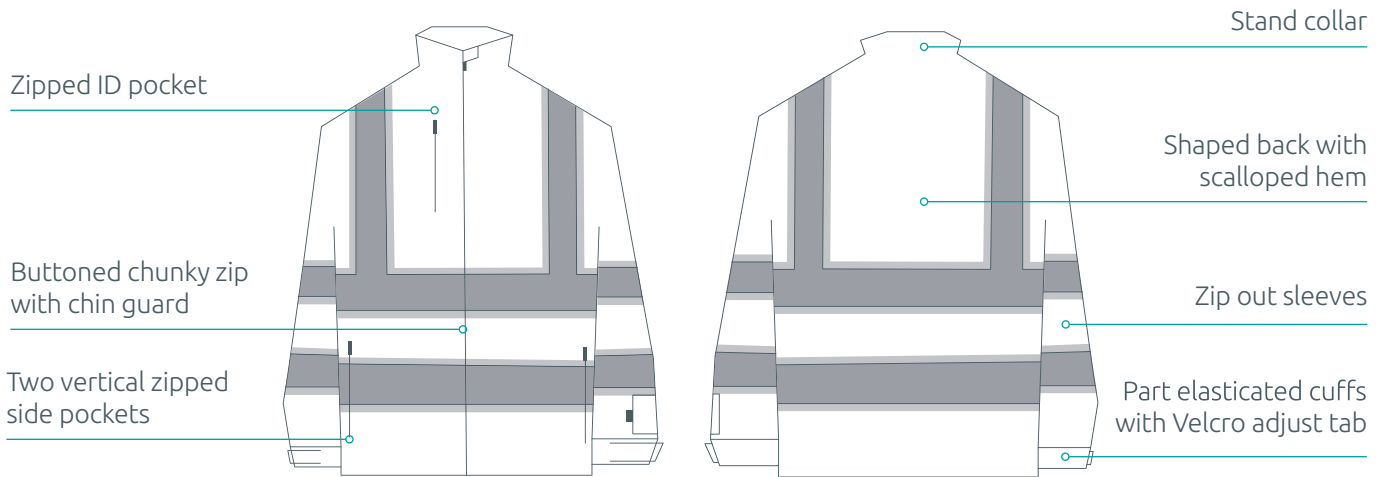

Glow Gear

Size Chart

Universal Size	XS	SML	MED	LRG	XL	2XL	3XL	4XL	5XL
Imperial Size	38	41	44	47	50	54	58	62	66
Metric Size	95	104	112	120	128	136	144	152	160

Conformities

EN20471, Class 3

GO/RT3279 /
RIS-3279

phs Besafe
Laundry Approved

* Class 2 without sleeves. Class 3 with sleeves

Also available in the Glow Gear range :

For further information please contact us on :

United Kingdom : 0121 5211 400 | besafe@phs.co.uk | www.phsbesafe.co.uk