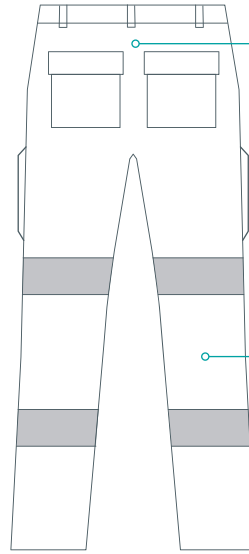

Description :

Waist band with side elastication

Phosphorescent reflective tape

Waterproof back yolk panel

Two side swing pockets

Two bellowed hip pockets with twin stud fastened flaps

Reinforced gusset

Withstands up to 50 washes

Two cargo pockets with utility pockets & hammer strap

Waterproof back yolk panel

Articulated knees with waterproof knee pad pockets

Size Chart

Imperial Size	28	30	32	34	38	40	42	44	46	48	38	40	42	44	46	48
Metric Size	72	76	80	88	92	96	100	108	112	116	124	128	132	136	140	144
Inner Leg - Short	74	74	74	74	74	74	74	74	74	74	74	74	74	74	74	74
Inner Leg - Regular	79	79	79	79	79	79	79	79	79	79	79	79	79	79	79	79
Inner Leg - Tall	84	84	84	84	84	84	84	84	84	84	84	84	84	84	84	84