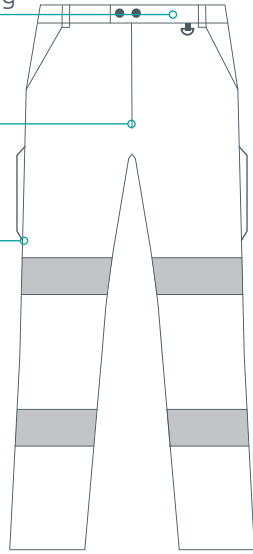

Description :

Waist band with side elastication

Phosphorescent reflective tape

Waterproof back yolk panel

Two side swing pockets

Two bellowed hip pockets with twin stud fastened flaps

Reinforced gusset

Withstands up to 50 washes

For further information please contact us on:

United Kingdom : 0121 5211 400 | besafe@phs.co.uk | www.phsbesafe.co.uk

Glow Gear

5 wide belt loops including 'D' ring

Chunky zip fly with twin button fastening

Two cargo pockets with utility pockets & hammer strap

Waterproof back yolk panel

Articulated knees with waterproof knee pad pockets

Size Chart

Imperial Size	28	30	32	34	38	40	42	44	46	48	38	40	42	44	46	48
Metric Size	72	76	80	88	92	96	100	108	112	116	124	128	132	136	140	144
Inner Leg - Short	74	74	74	74	74	74	74	74	74	74	74	74	74	74	74	74
Inner Leg - Regular	79	79	79	79	79	79	79	79	79	79	79	79	79	79	79	79
Inner Leg - Tall	84	84	84	84	84	84	84	84	84	84	84	84	84	84	84	84