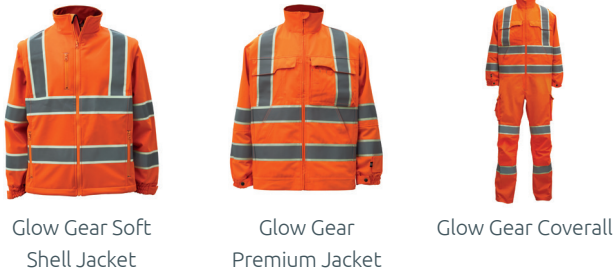

Also available in the Glow Gear range :

➤ Designed & manufactured exclusively for **phs Besafe** by Shield360