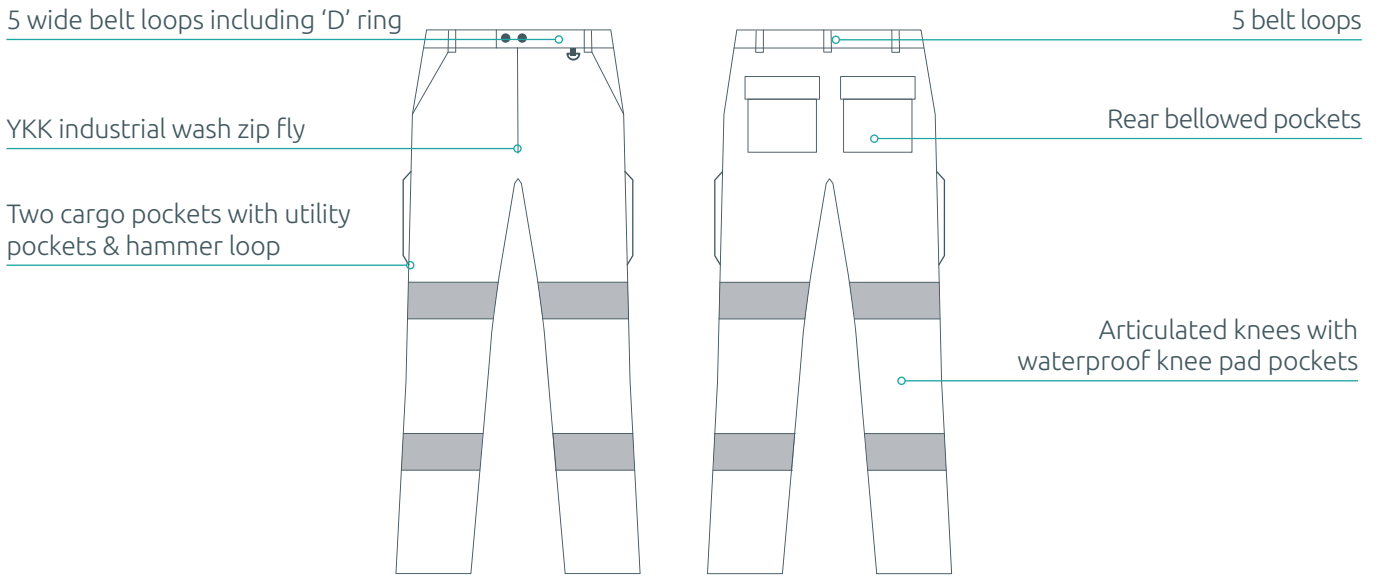

### Description :

3 Rear Bellowed Pockets and multi-function cargo pockets with hammer loop for optimal functionality.

Part elasticated waist with heavy duty belt loops for enhanced comfort & fit.

Diamond reinforced crotch area & quadruple stitched reflective tape for greater durability.

Triple stitched seams and additional reinforced bar-tack stitching for stress areas.

Reinforced, waterproof and articulated knee pad pockets designed to prevent water and grit ingress.

Double front fastening.

### Product Specification

<b>Colour</b>	High Visibility Orange	<b>Composition</b>	80/20 polycotton blend with water & stain repellent finish
<b>Product Code</b>	PCHVOTRSDT	<b>Weight</b>	280gsm

For further information please contact us on :

# Glow Gear

Size Chart																
Imperial Size	28	30	32	34	38	40	42	44	46	48	38	40	42	44	46	48
Metric Size	72	76	80	88	92	96	100	108	112	116	124	128	132	136	140	144
Inner Leg - Short	74	74	74	74	74	74	74	74	74	74	74	74	74	74	74	74
Inner Leg - Regular	79	79	79	79	79	79	79	79	79	79	79	79	79	79	79	79
Inner Leg - Tall	84	84	84	84	84	84	84	84	84	84	84	84	84	84	84	84