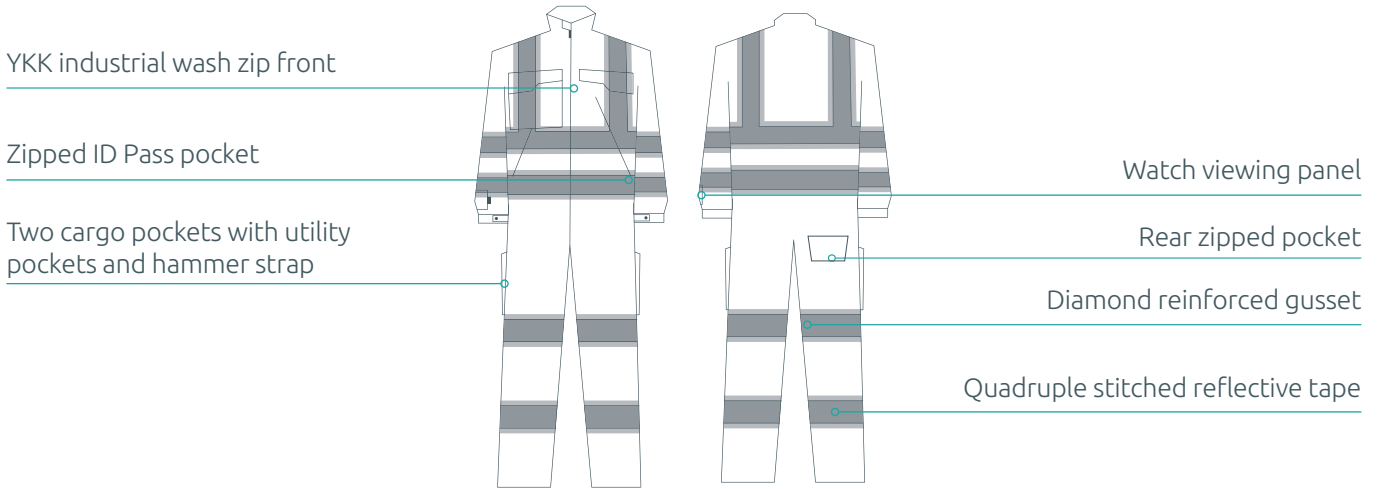

Glow Gear

Size Chart

Universal Size	XS	SML	MED	LRG	XL	2XL	3XL	4XL
Imperial Size	38	41	44	47	50	54	58	62
Metric Size	95	104	112	120	128	136	144	152
Inner Leg - Short	74	74	74	74	74	74	74	74
Inner Leg - Regular	79	79	79	79	79	79	79	79
Inner Leg - Tall	84	84	84	84	84	84	84	84

Conformities

EN20471, Class 3

GO/RT3279 /
RIS-3279

phs Besafe
Laundry Approved

Also available in the Glow Gear range :

Designed & manufactured exclusively for **phs Besafe** by Shield360

For further information please contact us on :

United Kingdom : 0121 5211 400 | besafe@phs.co.uk | www.phsbesafe.co.uk